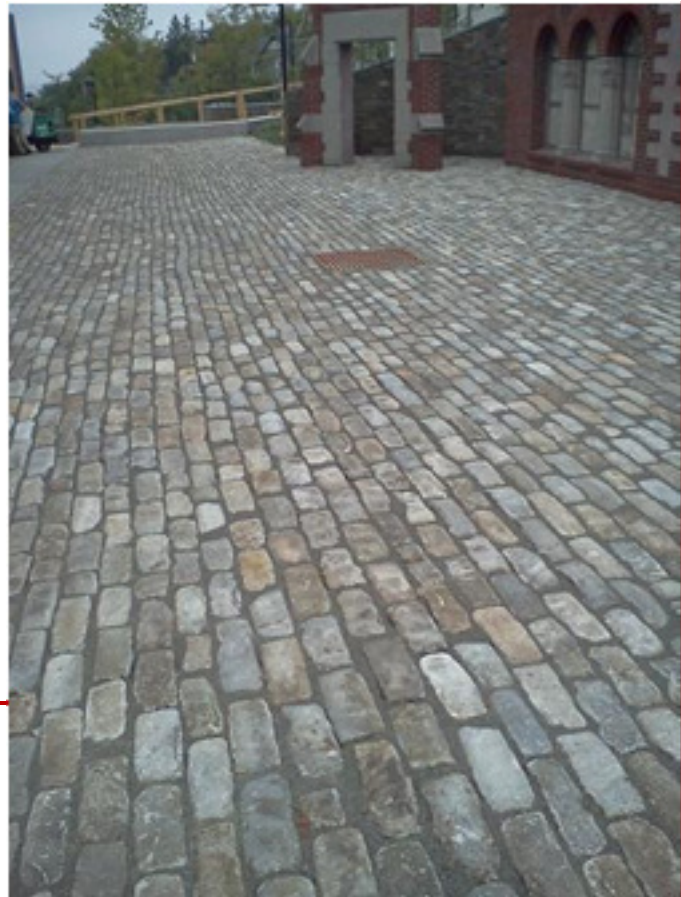

EBS EXPERIENCED & BRICK & STONE

RECLAIMING HISTORY

Jumbo Granite Cobbles

The cobbles are perfect for edging bed, driveways and loose stone walkways.

Length: 10-15"

Width: 4-6"

Height: 7-8"

Unit Weight: varies

Units Per Pallet: 76

Pallet Weight: #3,000

Location: Northeast

all weights approximate

4536 Main Street, Suite 102

Amherst, NY 14226

P: 716-691-3061 F: 716-564-3899

www.exbricks.com