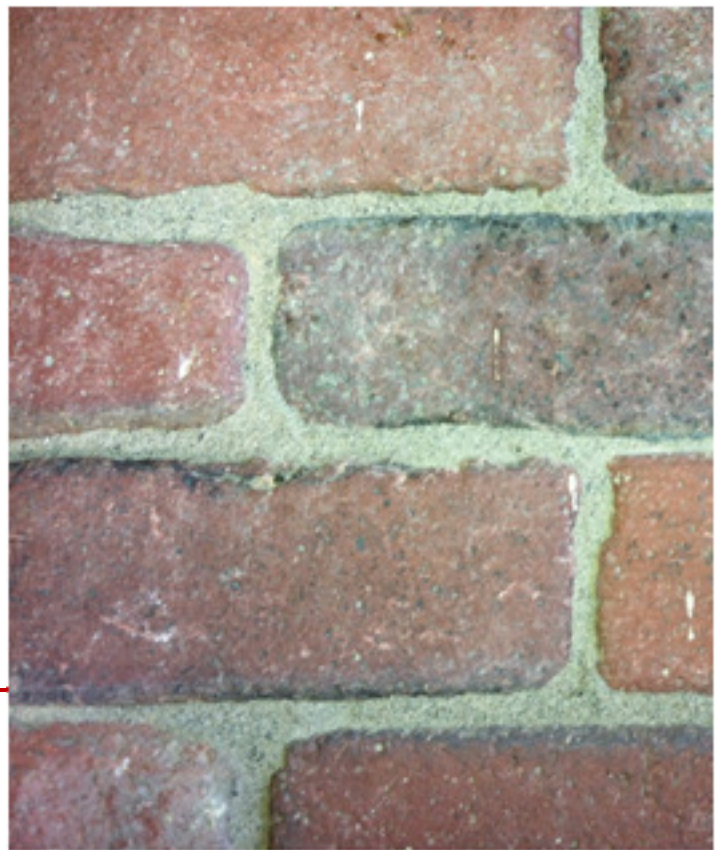

EBS EXPERIENCED & BRICK & STONE

RECLAIMING HISTORY

Jamestown Slims

These pavers are narrower than the others in our Jamestown collection.

Length: 8.5"

Width: 3"

Height: 4"

Unit Weight: #9

Units Per Pallet: 310

Pallet Weight: #2,900

Location: Northeast

all weights approximate

4536 Main Street, Suite 102

Amherst, NY 14226

P: 716-691-3061 F: 716-564-3899

www.exbricks.com